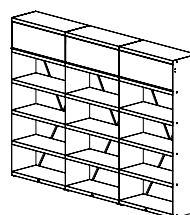

The Wood Storage Inserts are designed to fit neatly into the OFYR Wood Storage unit and are ideal for growing cooking herbs and add a splash of green to the wood pile. Made from steel with drilled drainage holes, they have a narrow 22,5 cm depth so logs can be stored behind.

WS-100

OFYR WOOD STORAGE 100

Material Corten steel
Dimensions 215,6x100,3x45 cm
 2 sidewalls 215,6x45x0,3cm
 6 shelves 99,5x45x5 cm
 2 stabilizers 193x2x0,3 cm
 1 door 99,5x45x5 cm
Weight 91,5 kg
Storage ± 1 m³ wood

EAN code 3291201943945

WS-200

OFYR WOOD STORAGE 200

Material Corten steel
Dimensions 215,6x200,6x45 cm
 3 sidewalls 215,6x45x0,3cm
 12 shelves 99,5x45x5 cm
 4 stabilizers 193x2x0,3 cm
 2 doors 99,5x45x5 cm
Weight 164 kg
Storage ± 2 m³ wood

EAN code 3291204101052

WS-300

OFYR WOOD STORAGE 300

Material Corten steel
Dimensions 215,6x300,9x45 cm
 4 sidewalls 215,6x45x0,3cm
 18 shelves 99,5x45x5 cm
 6 stabilizers 193x2x0,3 cm
 3 doors 99,5x45x5 cm
Weight 236,1 kg
Storage ± 3 m³ wood